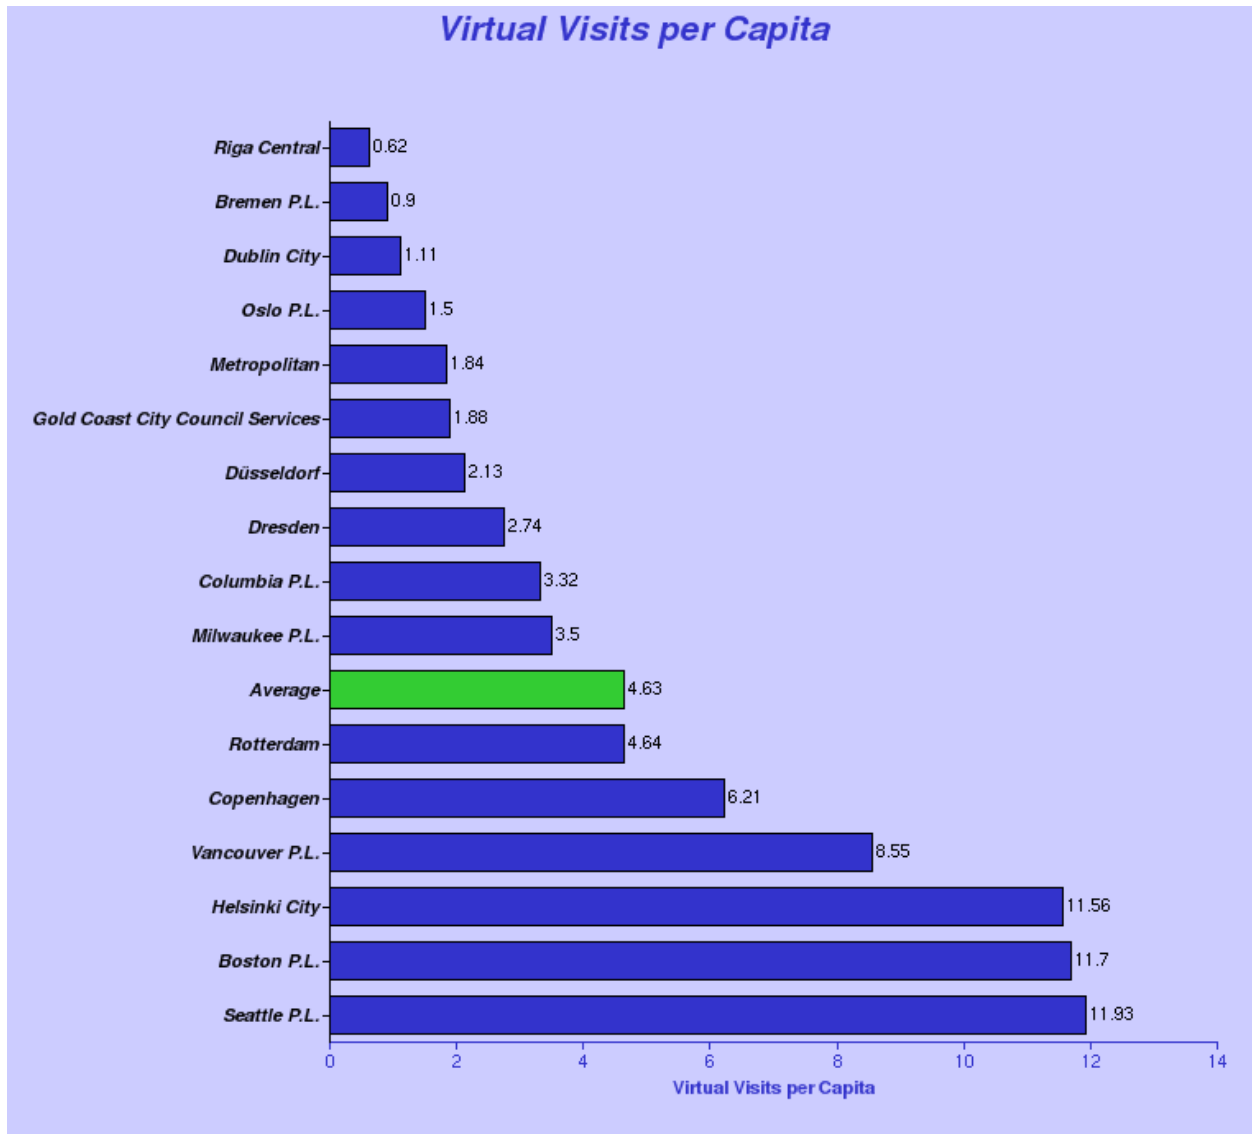

Collection: **IFLA MLS** Period **2010**

2010 IFLA How we Compare

Virtual Visits per Capita (libraries serving population 749,000-500,000)

Collection: IFLA MLS Period 2010

2010 IFLA How we Compare

Virtual Visits per Capita (libraries serving population under 500,000)