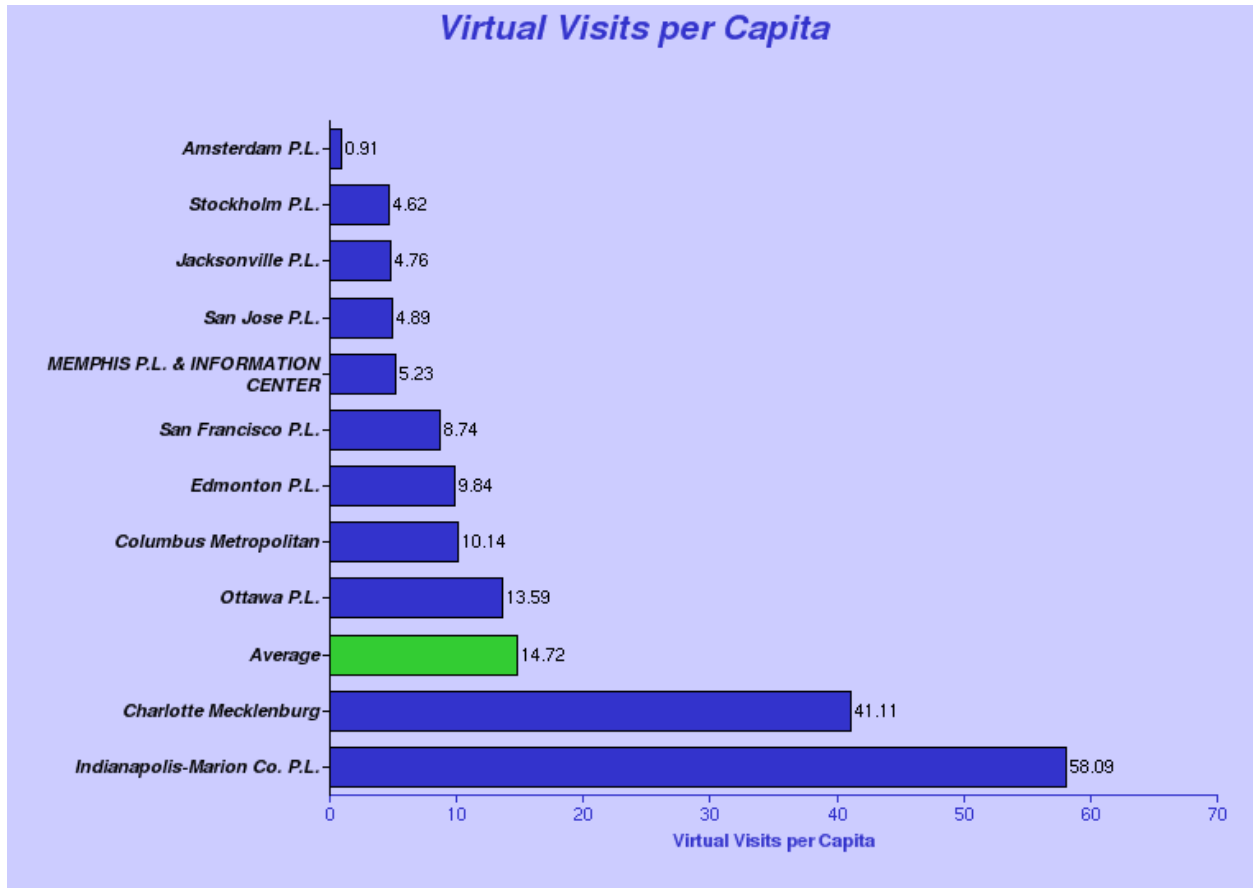

2010 IFLA How we Compare

Virtual Visits per Capita (libraries serving population 1,000,000 and over)

Collection: **IFLA MLS** Period **2010**

2010 IFLA How we Compare

Virtual Visits per Capita (libraries serving population 999,999-750,000)

Collection: **IFLA MLS** Period **2010**

2010 IFLA How we Compare

Virtual Visits per Capita (libraries serving population 749,000-500,000)

Collection: IFLA MLS Period 2010

2010 IFLA How we Compare

Virtual Visits per Capita (libraries serving population under 500,000)