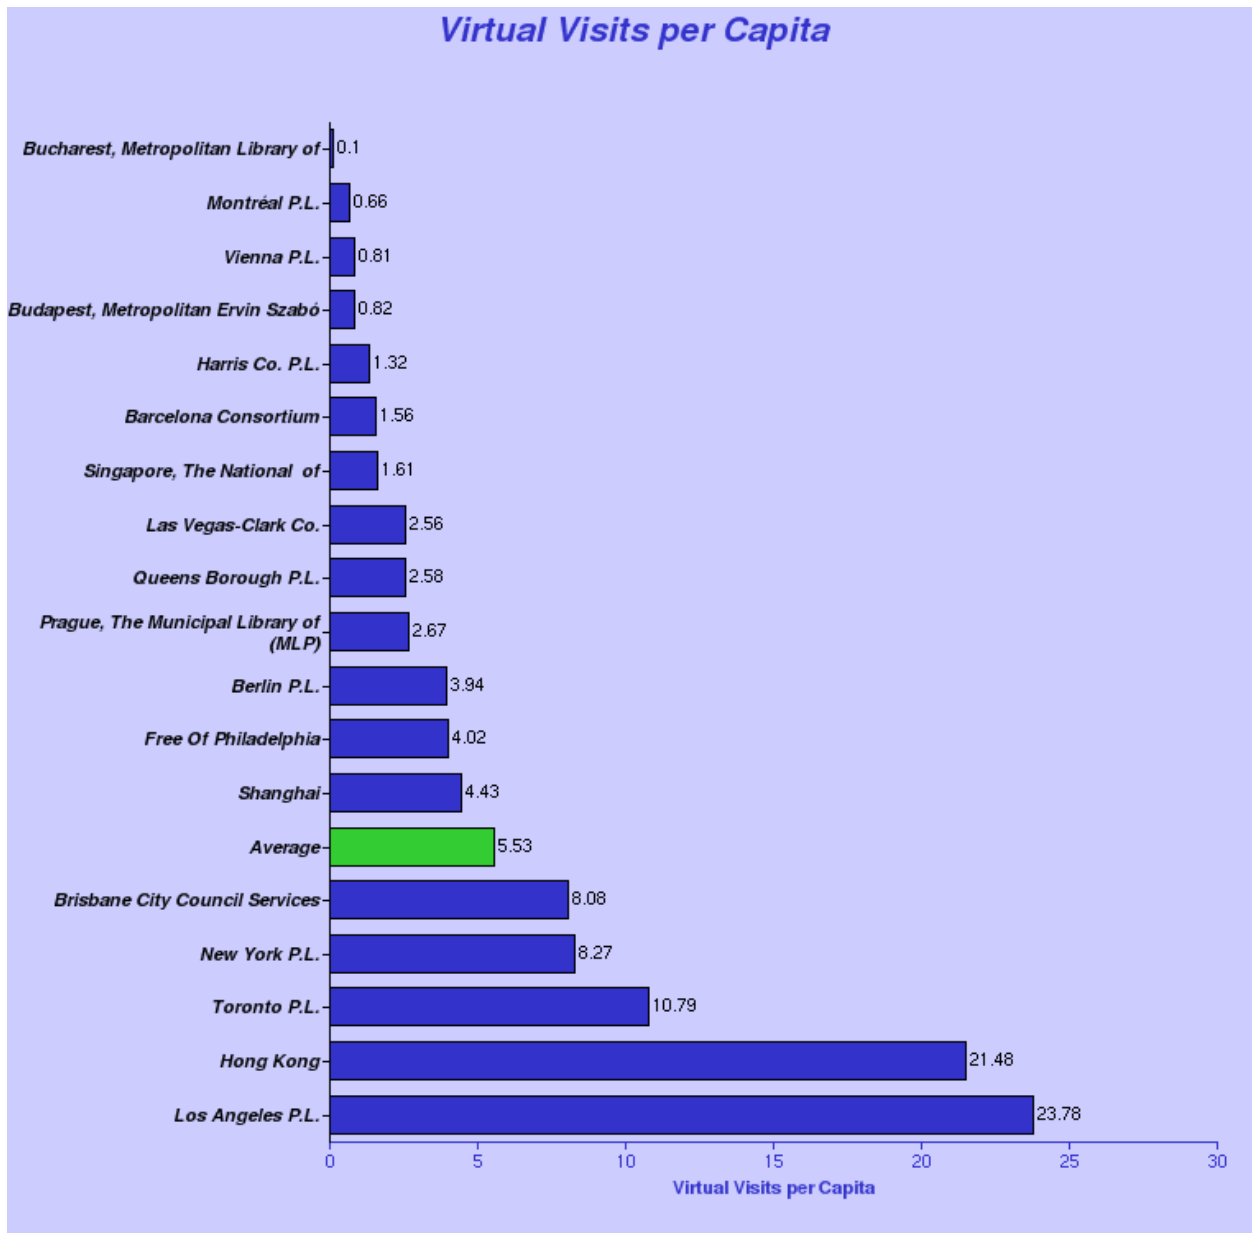

2010 IFLA How we Compare

Virtual Visits per Capita (libraries serving population 1,000,000 and over)

Collection: **IFLA MLS** Period **2010**

2010 IFLA How we Compare

Virtual Visits per Capita (libraries serving population 999,999-750,000)

Collection: **IFLA MLS** Period **2010**

2010 IFLA How we Compare

Virtual Visits per Capita (libraries serving population 749,000-500,000)

Collection: IFLA MLS Period 2010

2010 IFLA How we Compare

Virtual Visits per Capita (libraries serving population under 500,000)