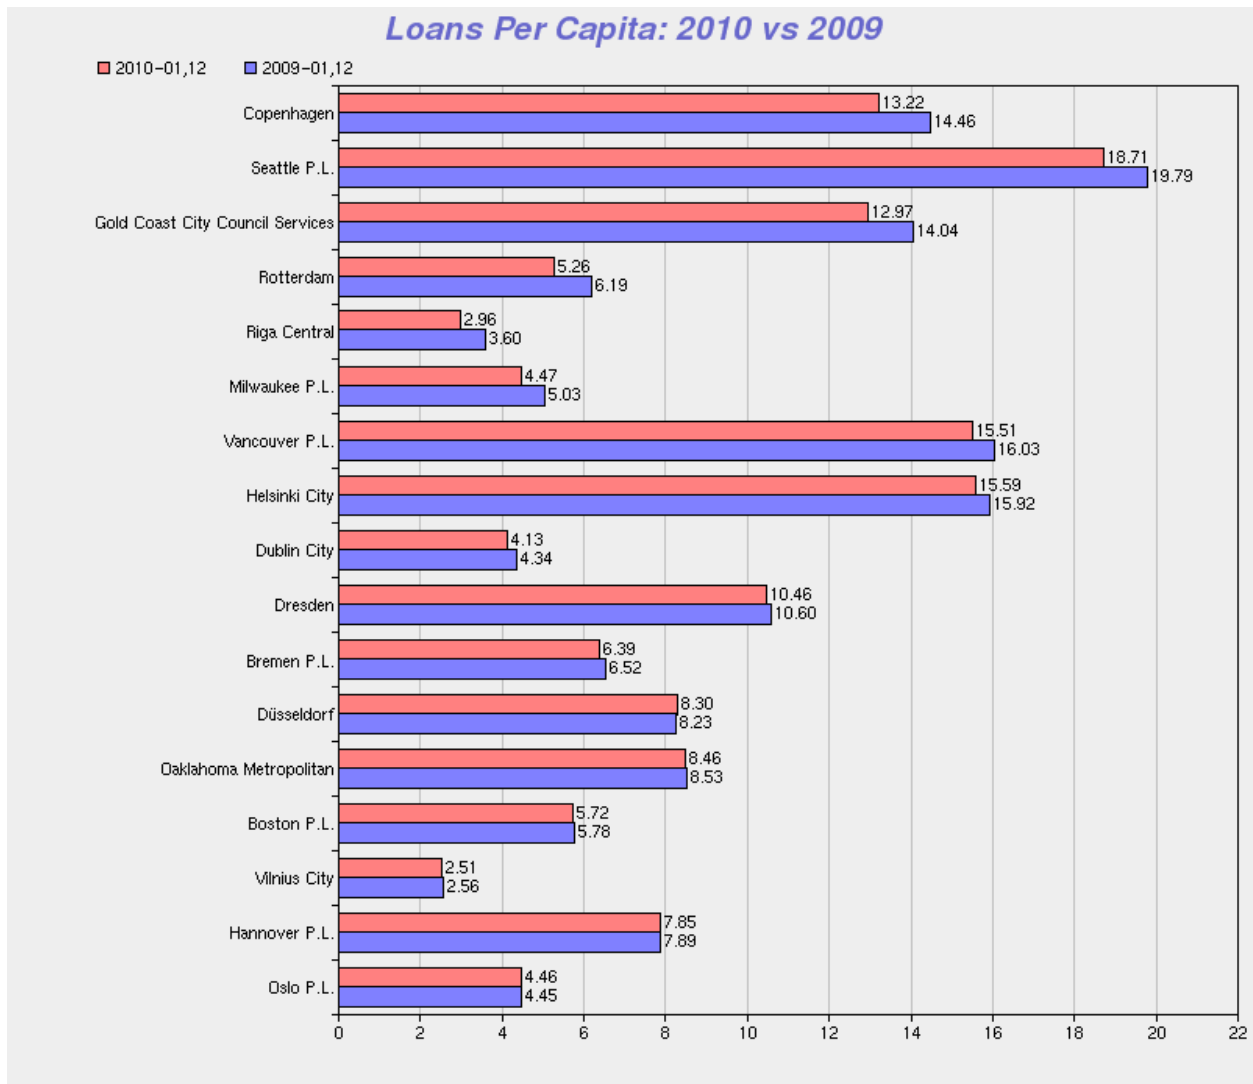

2010 IFLA Year-to-year Comparison

Circulation per Capita (libraries serving population 749,000-500,000)

Collection: **IFLA MLS** Period **2010**