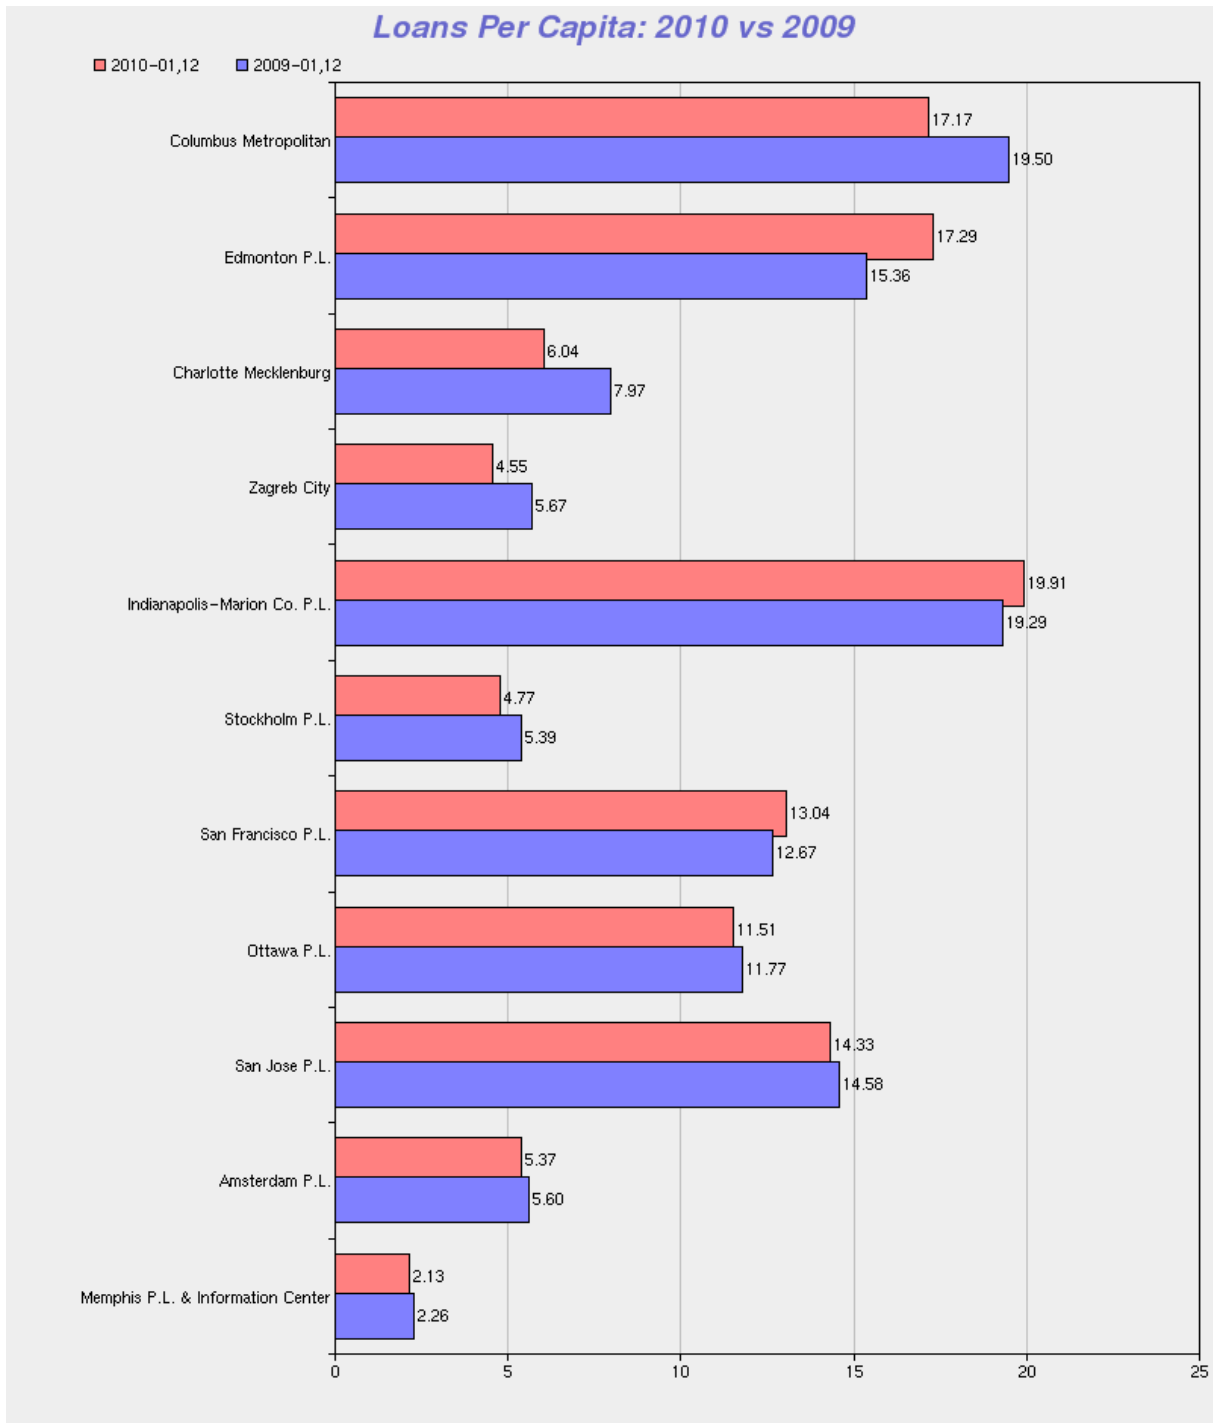

2010 IFLA Year-to-year Comparison

Circulation per Capita (libraries serving population 999,999-750,000)

Collection: **IFLA MLS** Period **2010**