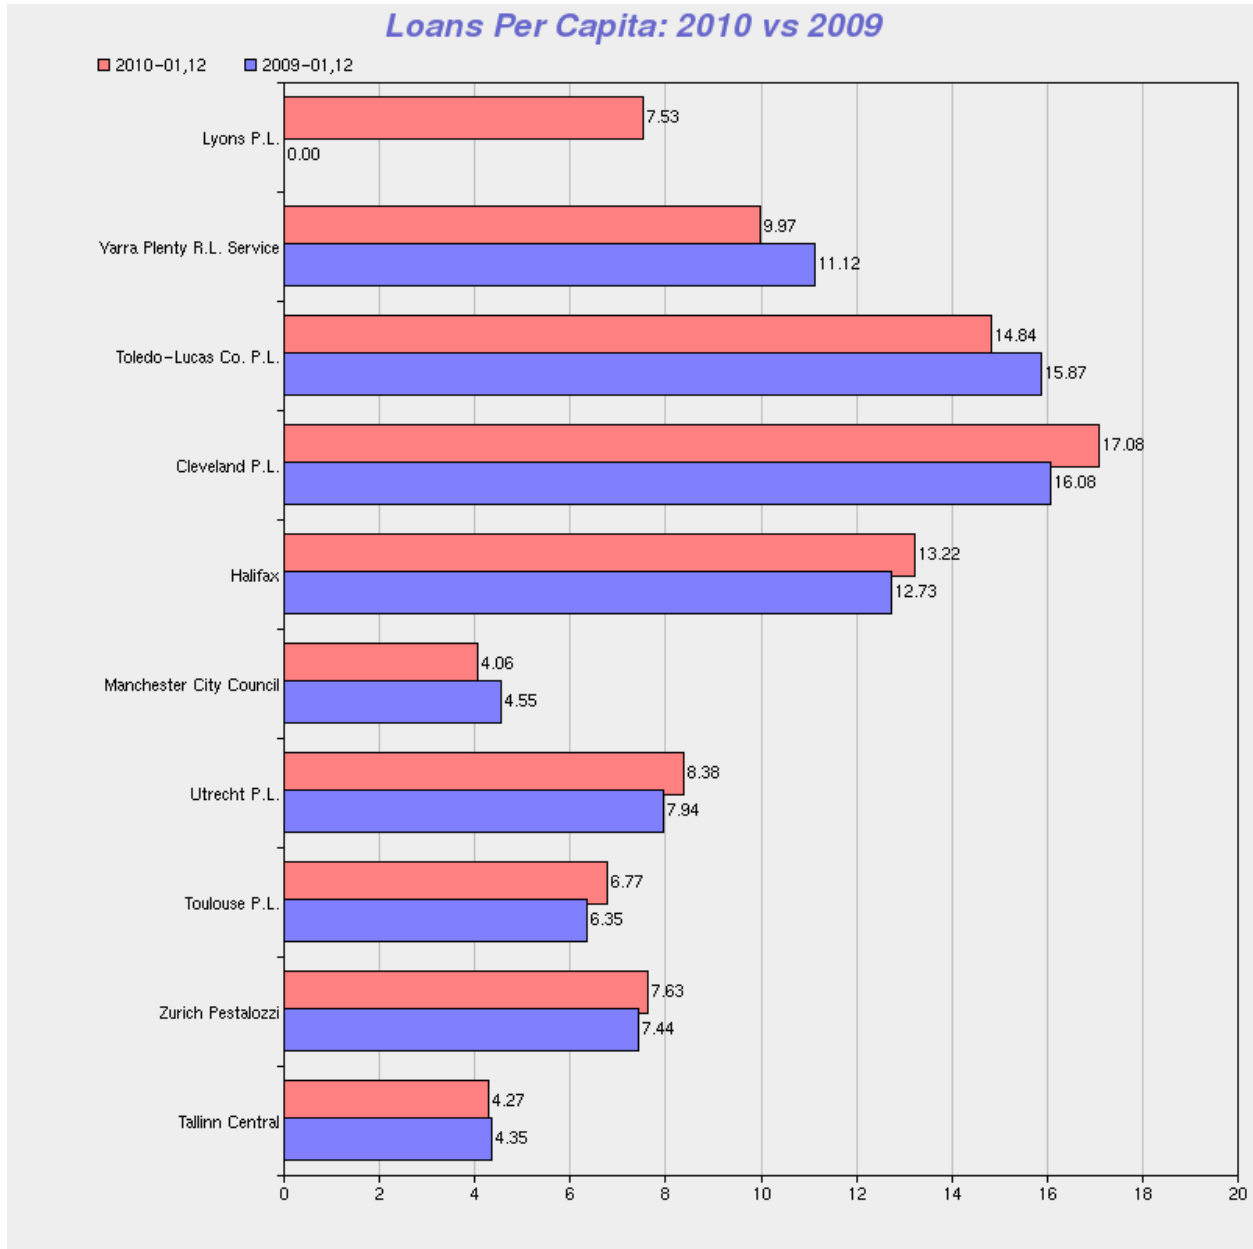

2010 IFLA Year-to-year Comparison

Circulation per Capita (libraries serving population under 500,000)

Collection: **IFLA MLS** Period **2010**

**No data is available for libraries that didn't participate in the 2009 survey or provide data.